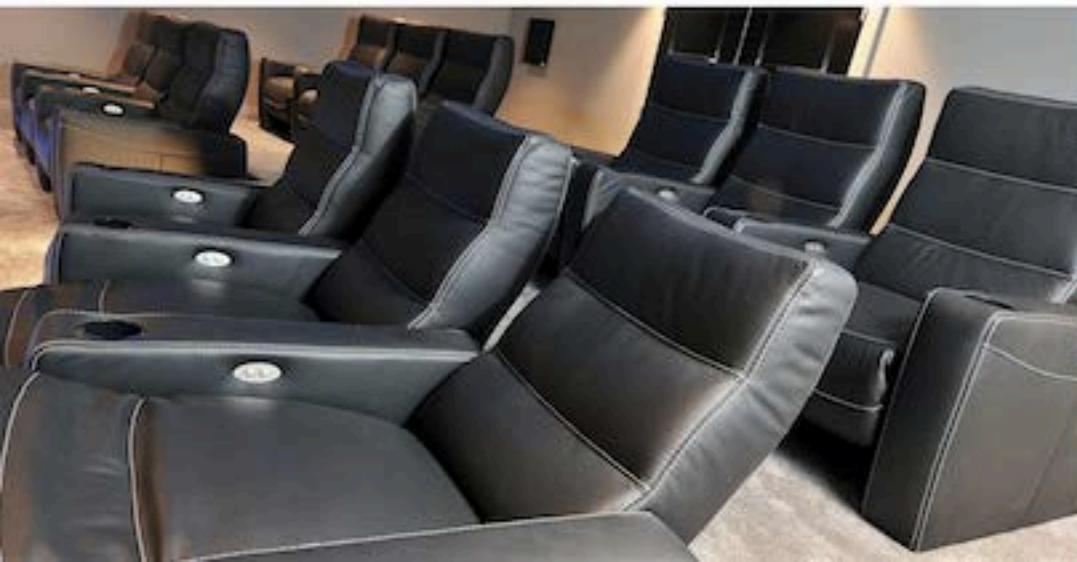

The art of Cinema Seating

Endless seating configurations ...

Siena

Our contemporary design recliner fits any home cinema. The design features contrast stitching, comfort quality foam and choice of fabric or leather upholstery (or customer supplied material). Featuring a steel mechanism with the choice of a manual, single motor or dual motor recline system. Stainless steel control buttons can be found in the armrest. As an option, we offer control of mechanism using contact closure or IR. Drink holders or trays are available in black or any color requested. Options such as tactile transducers give our seats a extra 4D experience.

MODENA sofa

Our modern sofa-style chair, featuring a zero wall mechanism. Available in fixed, manual, and motorized steel incline mechanism. Standard it comes with a manual articulating headrest. Optional the headrest can be motorised allowing you to control the footrest, backrest and headrest using hidden control buttons. Choose between two seating widths to create endless configurations, from rows to L-shaped style setups. As shown on image below, it also comes as a day bed with either manual or motorised headrest.

Elba

Our classic design recliner featuring a steel mechanism with the choice of manual, 1 motor or 2 motor recline system. Choose between our collection of fabrics or 2 leather grades upholstery (or customer supplied material). Uniquely the control buttons are hidden underneath the upholstery. As an option, we offer control of mechanism using contact closure. Drink holders or trays are available in black or any color requested.

Verona club chair

Our Verona club chair is a fixed single seat with an optional removable headrest. This compact comfortable chair is perfect for extra seating when space is limited, or for high end listening rooms. A matching ottoman allows you to relax en enjoy your favorite music.