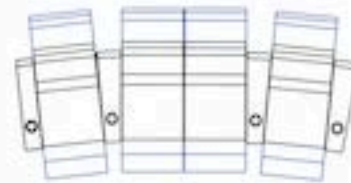

The art of Cinema Seating

Endless seating configurations ...

Siena

Our contemporary design recliner fits any home cinema. The design features contrast stitching, comfort quality foam and choice of fabric or leather upholstery (or customer supplied material). Featuring a steel mechanism with the choice of a manual, single motor or dual motor recline system. Stainless steel control buttons can be found in the armrest. As an option, we offer control of mechanism using contact closure or IR. Drink holders or trays are available in black or any color requested. Options such as tactile transducers give our seats a extra 4D experience.

MODENA sofa

Our modern sofa-style chair, featuring a zero wall mechanism. Available in fixed, manual, and motorized steel incline mechanism. Standard it comes with a manual articulating headrest. Optional the headrest can be motorised allowing you to control the footrest, backrest and headrest using hidden control buttons. Choose between two seating widths to create endless configurations, from rows to L-shaped style setups. As shown on image below, it also comes as a day bed with either manual or motorised headrest.